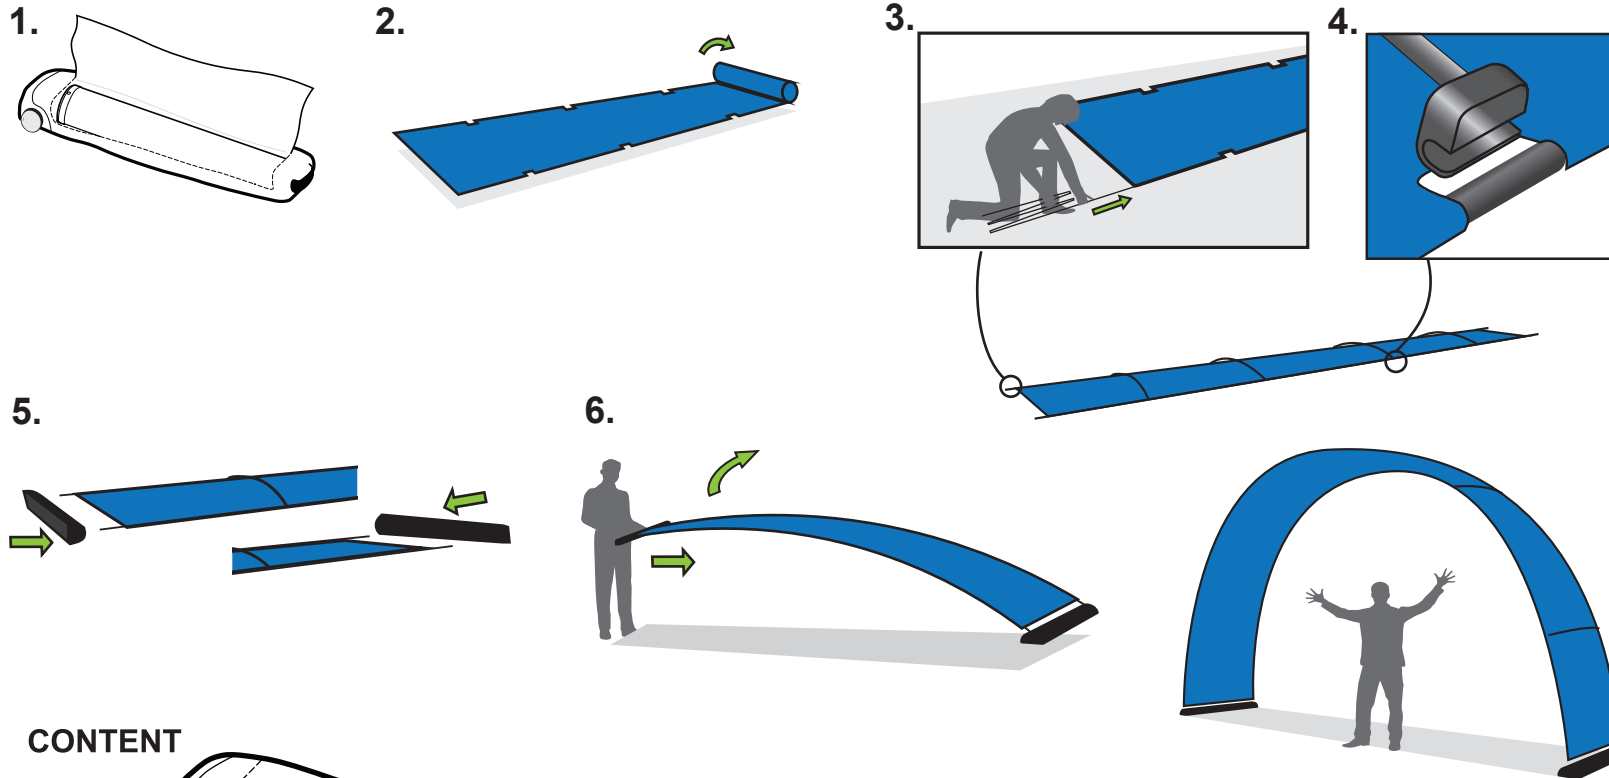

# SET UP GUIDE FOR ALUMINIUM AND BLACK EVENT ARCH

## CONTENT