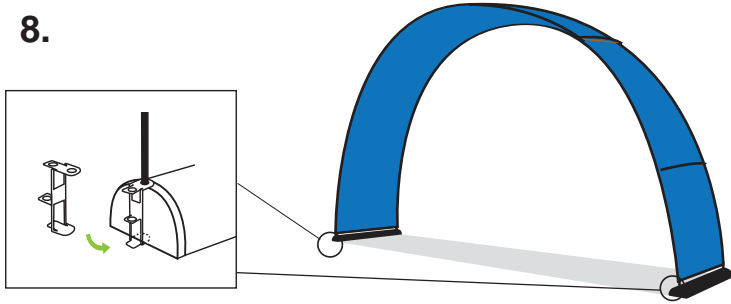

SET UP GUIDE FOR ALUMINIUM/BLACK EVENT ARCH AND BACKDROP SET

CONTENT

SET UP GUIDE FOR ALUMINIUM/BLACK EVENT ARCH AND BACKDROP SET

8.

9.

10.

11.