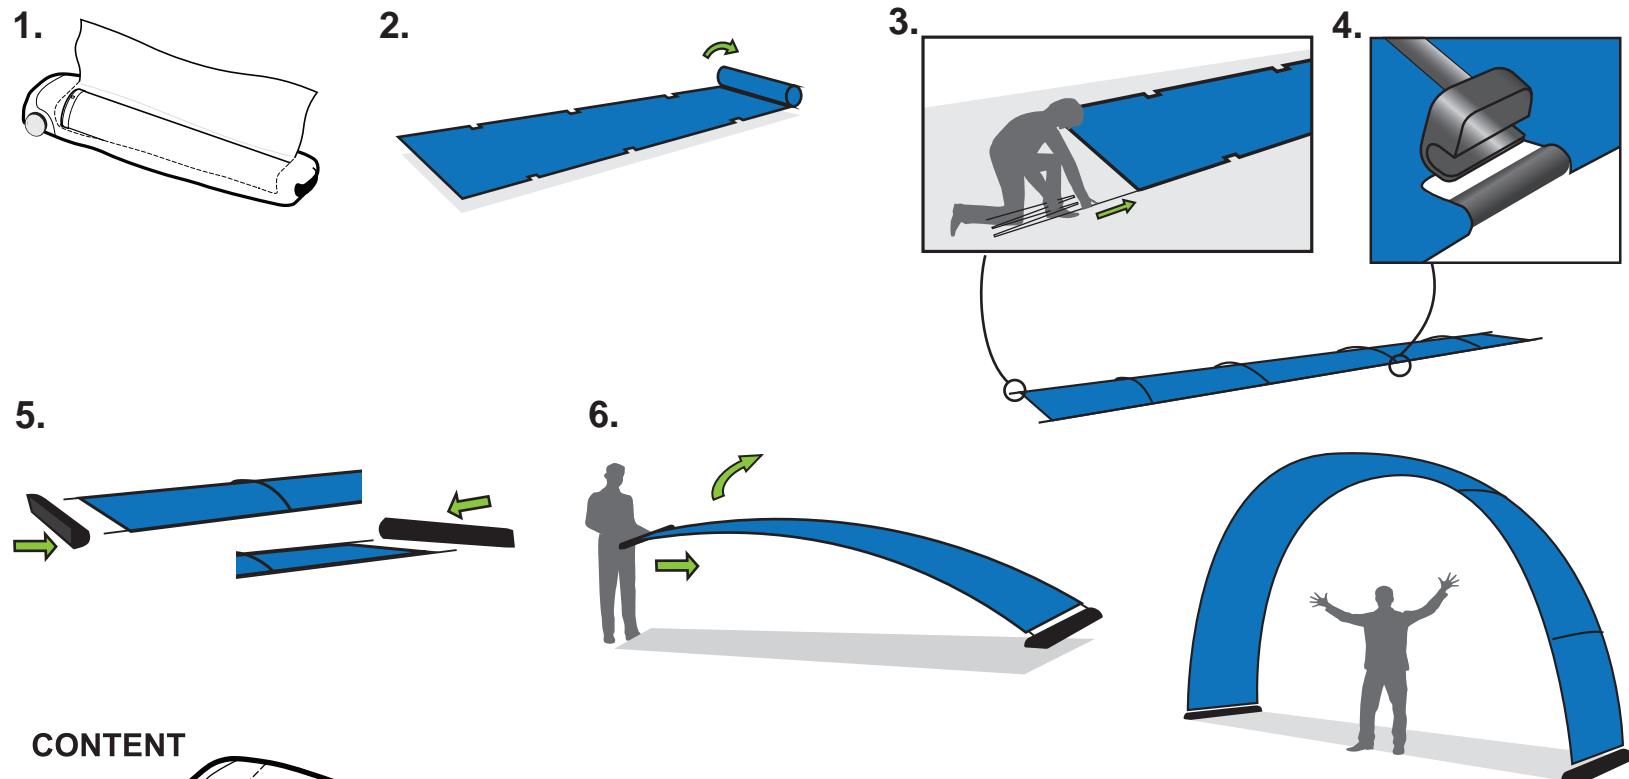

SET UP GUIDE FOR ALUMINIUM/BLACK EVENT ARCH AND BACKDROP SET

CONTENT

SET UP GUIDE FOR ALUMINIUM/BLACK EVENT ARCH AND BACKDROP SET

8.

9.

10.

11.