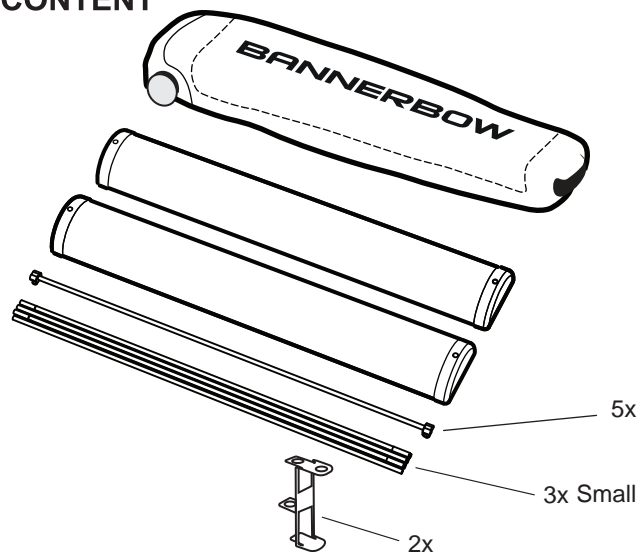

SET UP GUIDE FOR ALUMINIUM/BLACK EVENT ARCH AND BACKDROP SET

CONTENT

SET UP GUIDE FOR ALUMINIUM/BLACK EVENT ARCH AND BACKDROP SET

8.

9.

10.

11.